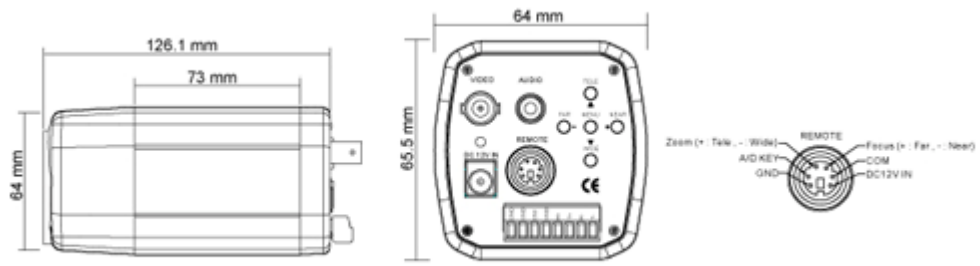

**1/4" CL 35x (ICR) Auto Focus Zoom Camera  
(EX-view)**

- Sony EX-View HAD CCD sensor
- 35x optical zoom, 16x digital zoom
- Day & Night (IR-Cut filter Removable, ICR)
- On Screen Display (OSD) set-up menu
- Built-in 5 keys to control zooming, focusing function and setup menu adjustment
- Support functions: AI, AWB, AGC, BLC, FL, Positive / Negative, Auto Focus, Audio function
- Support YOKO / PELCO D&P / LG protocol

**Specifications**

Model Name	YK-A702
Image Device	1/4" Color Sony EX-View HAD
Picture Elements	NTSC:768x494, PAL:752x582
Resolution	480 TVL
Min. Illumination	0.05 Lux (Night / BW), 0.12 Lux (Day / Color) / F1.6
S/N Ratio	More than 48dB
Electronic Shutter	NTSC:1/60~1/30,000, PAL:1/50~1/30,000
Flickerless Mode	On / Off (NTSC:1/100, PAL:1/120)
Iris Control	Auto / Manual
Lens Furnished	35x Auto Focus Zoom (3.43~120mm / F1.6~4.5), Video AF
Digital Zoom Ratio	Basic 16x (Total Zoom Ratio 352x), 2x~16x variable
Min. Shutting Distance	0.01m (Wide), 1.5m (Tele)
Camera Control	Optional: RS-422/ RS-485/ RS-232
Remote Control	6-pin Circular Connect: Zoom, Focus, A/D key, DC12V IN
Key Control	Tele (Up), Wide (Down), Near (+), Far (-), Menu
Protocol	YOKO / PELCO D&P / LG
Zoom Speed	8 / 11 / 14 sec mode
Zoom / Focus Preset	128 preset points
Focus Mode	Auto / Manual / Push Auto
On Screen Display	Set-up menu
Negative / Positive	On / Off
Day & Night (ICR)	AE / Sensor / Day / Night / External
Day & Night Control	Day & Night output / Day & Night External input
Brightness Control	Manual
Wide Burst	On / Off
White Balance	Auto / Hue / Indoor / Outdoor / Manual / Push Auto
Gain Control	Auto / Manual
Back Light Comp.	On / Auto (Center / Up / Down / Left / Right) / Super / Off
Sync. System	Internal
Video Output	1 Vp-p / 75 Ohms
Audio Output	2 Vp-p / 50 Ohms
Power Supply	DC12V±10%

Power Consumption	340mA max.
Operating Temp.	-10°C ~50°C

Design and specifications are subject to change without notice.

☑ **Dimensions**

☑ **Option**

IV-S407

IV-S201