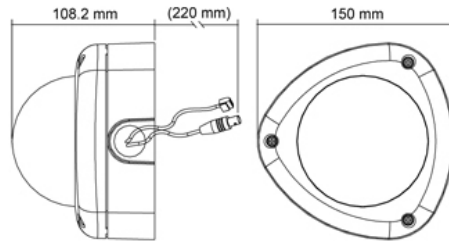

3 AXIS VANDAL RESISTANT 20m IR DOME CAMERA

FEATURES

- Rugged and Vandal-Resistant
- 480 TVL
- 0.4 LUX @ F2.0
- Vari Focal 3.3-12mm (9-22mm Option)
- Weatherproofing criterion IP 66
- 3-Axis Mechanism for free lens rotation
- Built-in 24 pieces IR-LED
- Effective range up to 20 M
- Wall Mountable

YK-2S85

SPECIFICATION

Model	YK-2S85
Image Sensor	1/3" Sony ExView Super HAD CCD
Pixel Array	752 x 582 PAL
Horizontal Resolution	480 TVL
Minimum Illumination	0.4 LUX @F2.0
S/N Ration	More than 48dB
Backlight Compensation	Yes
White Balance	Auto
Auto Gain Control	
Lens Mount	Vari Focal 3.3-12mm
Power Source	12V DC
Power Consumption	483 mA (IR On) 183 mA (IR Off)
Operating Temperature	-25C to 50C
IP Rating	-
Dimension	150mm (D) x 108.2 mm(H)
Weight	110g
IR Range	20m