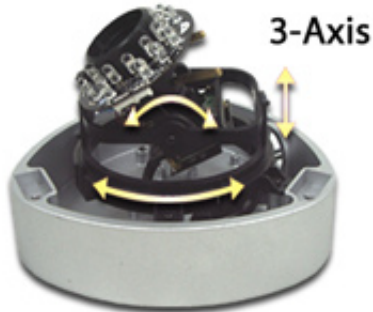

3 AXIS VANDAL RESISTANT 20m IR DOME CAMERA

FEATURES

- Rugged and Vandal-Resistant
- 480 TVL
- 0.4 LUX @ F2.0
- Vari Focal 3.3-12mm (9-22mm Option)
- Weatherproofing criterion IP 66
- 3-Axis Mechanism for free lens rotation
- Built-in 24 pieces IR-LED
- Effective range up to 20 M
- Wall Mountable

YK-2S85

SPECIFICATION

Model	YK-2S85
Image Sensor	1/3" Sony ExView Super HAD CCD
Pixel Array	752 x 582 PAL
Horizontal Resolution	480 TVL
Minimum Illumination	0.4 LUX @F2.0
S/N Ration	More than 48dB
Backlight Compensation	Yes
White Balance	Auto
Auto Gain Control	
Lens Mount	Vari Focal 3.3-12mm
Power Source	12V DC
Power Consumption	483 mA (IR On) 183 mA (IR Off)
Operating Temperature	-25C to 50C
IP Rating	-
Dimension	150mm (D) x 108.2 mm(H)
Weight	110g
IR Range	20m