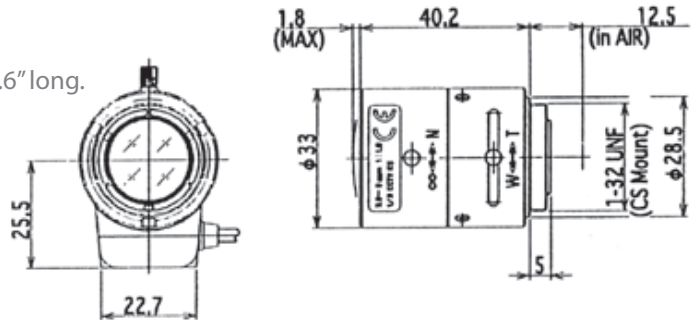

Expanded Angle of View

The expanded wide-angle setting from the standard 3.5mm to a wider 3mm makes the lens more versatile for security applications. This seemingly small difference in millimeters provides more than 90 degree angle of view, 20 degrees more than standard models.

Enhanced Compact Design

The 3.0-8mm fits easily into housing due to its compact size at only 1.6" long. The new lens also incorporates three locks for iris, focus and Zoom.

SPECIFICATION

Focal Length	3.0-8mm
Iris Range	F/1.0 to 360
Iris Operation	Auto-iris (DC)
Focus Operation	Manual
Zoom Operation	Manual
Mount	CS
1/3" Angle of View (wide/telephoto)	91° x 67° / 36° x 27°
1/4" Angle of View (wide/telephoto)	67° x 49° / 27° x 20°
Focusing Range	0.2m ~ INF
Back Focus (In air)	8.36mm ~ 14.12mm
Filter Size	-
Operating Voltage	Open 4.0V, Colse 0.5V
Operating Temperature	-20° ~ +60°
Weight	45.5g