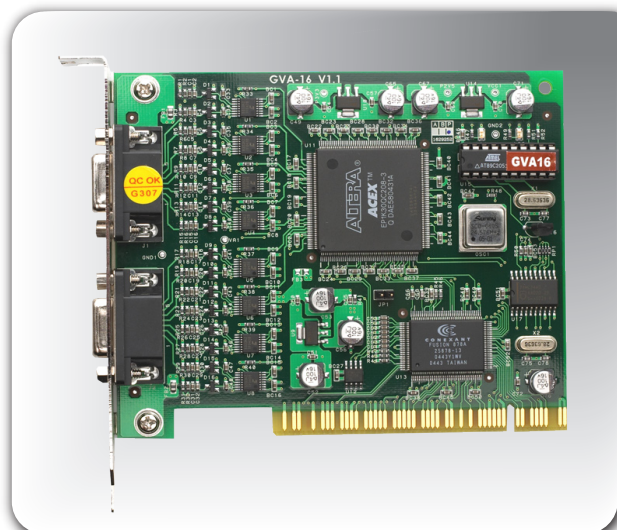

## GVA-16

### FEATURES

---

- GeoVision 16 Channel Audio Card for use with GV250-GV800 Capture cards

GVA-16

### SPECIFICATION

---

<b>Model</b>	<b>GVA-16</b>
<b>Dimensions</b>	120 (W) x 91 (H)

\*Specification and image are subject to change without any notification