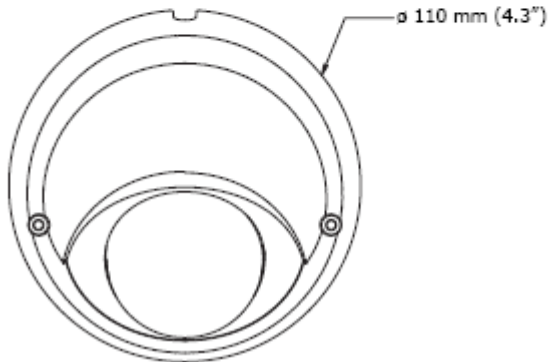

EZ-IP MINI DOME CAMERA

GV IP MINI FIXED DOME CAMERA

Features

Dimensions

Specification

Model	GV-IPDOME1.3M D/N
Pixel Array	1280 x 960, 1.3M CCD
Horizontal Resolution	700TVL
White Balance	Manual / ATW (1500 ~ 15000k)
Lens Mount	Built in 3.6mm
Power Source	12V DC / PoE
Dimension	110mm x 47mm
Display Frame Rate	MPEG4 30fps @ VGA / JPEG 15fps @ 1280 x 960
Compression Format	MPEG4/ JPEG
CCD Type	1/3
Connector Type	RJ45