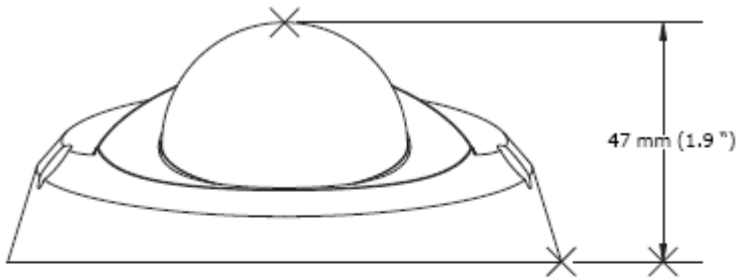

EZ-IP Mini Dome Camera

New GeoVision Mini IP Dome Camera with 1.3 Mega Pixel Resolution. Designed for integration with the Hybrid Surveillance & NVR solutions from GeoVision. This IP Dome Camera offers 1.3 Mega Pixel Resolution at 1280 x 960 with Dual Streaming JPEG/MPEG4 support. The added functionality of Two way Audio and 3GPP means this IP Camera has all the functionality you might need for your IP Security System.

EZ-IP MINI DOME CAMERA

GV IP MINI FIXED DOME CAMERA

Features

Dimensions

Specification

Model	GV-IPDOME1.3M D/N
Pixel Array	1280 x 960, 1.3M CCD
Horizontal Resolution	700TVL
White Balance	Manual / ATW (1500 ~ 15000k)
Lens Mount	Built in 3.6mm
Power Source	12V DC / PoE
Dimension	110mm x 47mm
Display Frame Rate	MPEG4 30fps @ VGA / JPEG 15fps @ 1280 x 960
Compression Format	MPEG4/ JPEG
CCD Type	1/3
Connector Type	RJ45