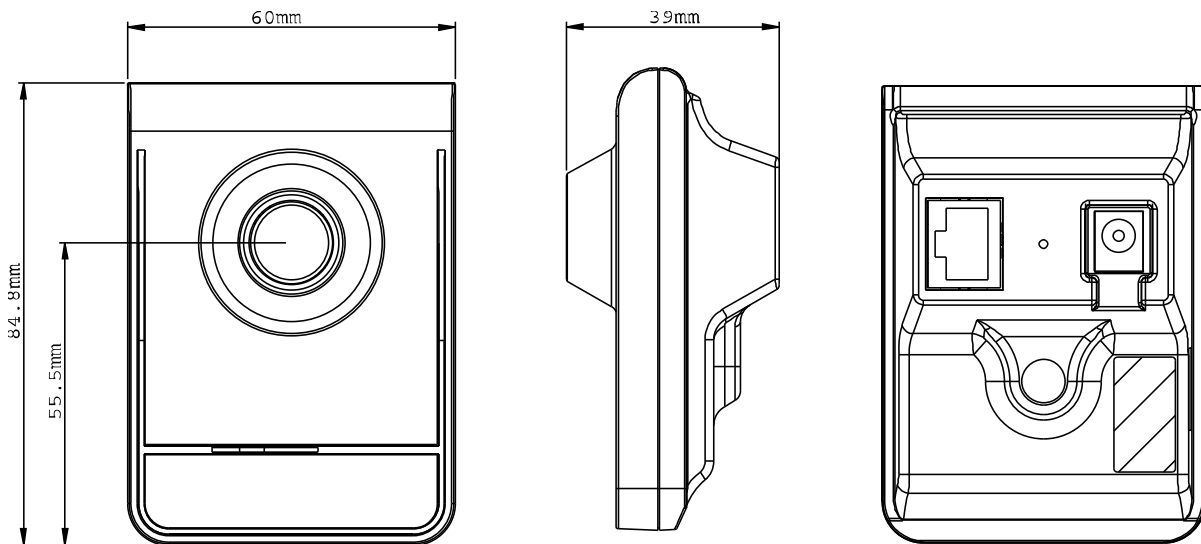

GV-CBW220 2MP H.264 Wireless Cube IP Camera

1. 1/2.5" Progressive Scan CMOS
   - Stream 1 from H.264 and MJPEG;
     Stream 2 from H.264, MPEG4 and MJPEG
   - Up to 30 fps at 1920 x 1080
   - Wireless connectivity: WiFi 802.11/b/g/n
   - Built-in speaker and microphone
   - Micro SD/SDHC Card Slot
   - G.711 and AAC audio codec
   - Motion detection
   - Tampering alarm
   - Privacy mask
   - IP address filtering
   - Megapixel lens
   - Supports iPhone, iPad, Android & 3GPP
   - 28 languages on Web interface
2. No SD/SDHC card slot & local storage function for Argentina.

Active Tampering Alarm

Camera Shift

SPECIFICATIONS

Camera		
Image Sensor		1/2.5" progressive scan CMOS
Picture Elements		1920 (H) x 1080 (V)
Minimum Illumination	Color	1 Lux (1/30 sec), 0.5 Lux (1/5 sec)
Shutter Speed		Automatic, Manual (1/5 ~ 1/8000 sec)
White Balance		Automatic, Manual (2800K ~ 8500K)
Gain Control		Automatic
S/N Ratio		45 dB
Lens		
Megapixel		Yes
Day/Night		Yes (electronic)
Lens Type		Fixed