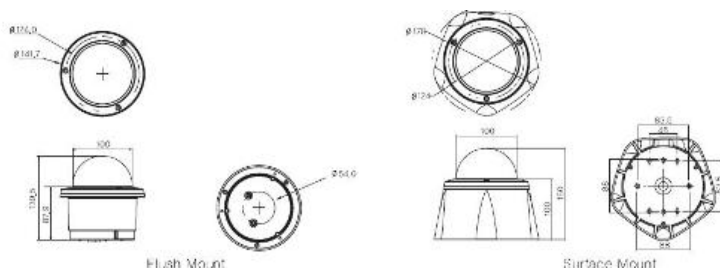

EZ-VPD-10X

True Day/Night 570TVL 10x Optical Zoom
PTZ Camera

External Housing

Optional Brackets

(Clockwise from left: Wall, Pipe, Goose-neck, Pole Mount
Adapter and Corner Mount Adaptor)

Dimensions

Specification

Model	EZ-VPD-10X
CCD Type	1/4" Sony SUPER HAD CCD
Pixel Array	752 X 582
Horizontal Resolution	520 TVL (Day) 570 TVL (Night)
Minimum Illumination	0.0007 @ F1.8 (Sens-Up)
Pan Speed	Max 240°/S (preset)
Pan rotation range	360 °
White Balance	Auto, ATW, Indoor, Outdoor
Tilt Rotation Angle	0° ~ 90°
Tilt Rotation Speed	Max 240°/S
Focal Length	10x Optical, f=3.8 to 38mm, F1.8 8x Digital
Power Source	12V DC
Power Consumption	1A Max W/Heater
Operating Temperature	-10° to 50°
Weight	2000g (approx)
Dimension	179mm x 150mm