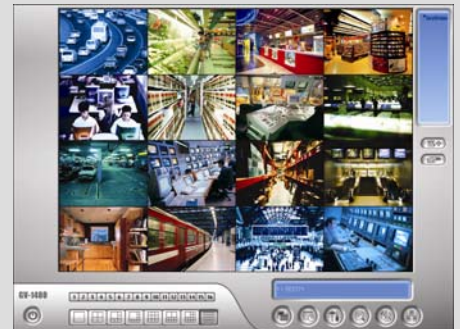

Features

- IDEAL FOR ANY BUSINESS
- FITS UNDER DESK
- SUPPORTS GV600 TO GV1480 CARDS (25 FPS – 800 FPS)
- VGA OUTPUT
- TV SPOT OUT AVAILABLE
- BUILT IN DVD/RW
- BUILT IN LAN CONNECTION
- FRONT MOUNTED USB2 PORTS

Live Monitoring