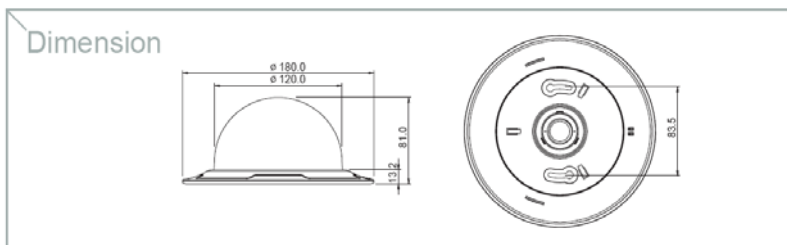

## Specification

Model	EZ-DOME-SLIM
CCD Type	1/3" Pixim WDR digital
Pixel Array	PAL 720 (H) x 540 (V)
Horizontal Resolution	540TVL (Day) 560TVL (Night)
Minimum Illumination	0.6 Lux @ F1.4
Backlight Compensation	On/Off
White Balance	2000'K – 11000'K auto
Day / Night	Yes, True Day/Night (ICR)
Lens Mount	3.3mm~12mm Varifocal DC Iris
Power Source	Dual Voltage 12V DC/24V AC
Power Consumption	90mA (24V) 130mA (12V)
Operating Temperature	-10° to 50° C
Weight	400g (approx)
Dimension	180mm(L) x 81mm(D)