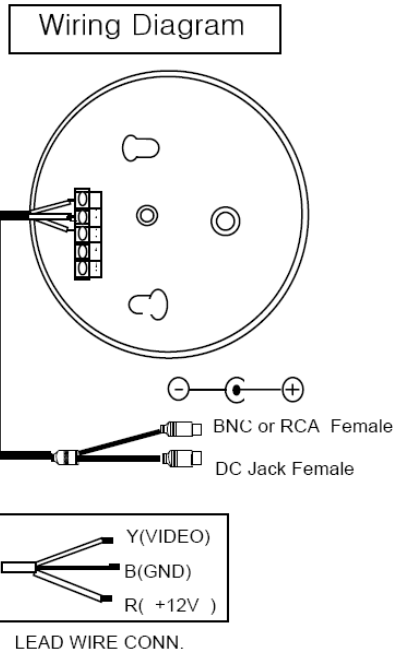

EZ-DAY/NIGHT-3AXIS DOME

540 TVL Day/Night Varifocal
Dome Camera

Sony HQ-1 Varifocal 4mm-9mm Day/Night 3 Axis

The EZ-Day/Night 3 Axis Dome features state of the art DSP technology for professional 24/7 surveillance. Built in Dynamic Noise Reduction helps reduce the file size of DVR recordings, thus increasing image quality. The image automatically changes from colour in the day to high quality noiseless B/W image. The pure transparency of the dome window produces an undistorted image whilst also being tough enough to withstand vandalism.

Features

- 1/3" SONY HQ1 CCD
- 0.01 LUX @F1.6
- 540 TVL (DAY) / 580 TVL (NIGHT)
- VARIFOCAAL AUTO IRIS 4mm – 9mm LENS
- DYNAMIC NOISE REDUCTION TECHNOLOGY
- DAY/NIGHT
- TRI-AXIS MECHANISM
- 12V DC

EZ-DAY/NIGHT-3AXIS DOME

540 TVL Day/Night Varifocal
Dome Camera

Specification

Model	EZ-DAY/NIGHT 3 AXIS DOME
CCD Type	1/3" Sony HQ-1 Ex-View
Pixel Array	PAL 752 (H) x 582 (V)
Horizontal Resolution	540TVL (Day) 580TVL (Night)
Minimum Illumination	0.01 Lux @ F1.6
Backlight Compensation	On/Off
White Balance	2100'K – 9100'K auto
Day / Night	Yes
Lens Mount	4mm~9mm Varifocal Auto Iris
Power Source	12V DC
Power Consumption	130mA
Operating Temperature	-10 to 50 Degrees C
Weight	500g
Dimension	141(W) x 120(D)

Dimension

Perfect 3-Axis