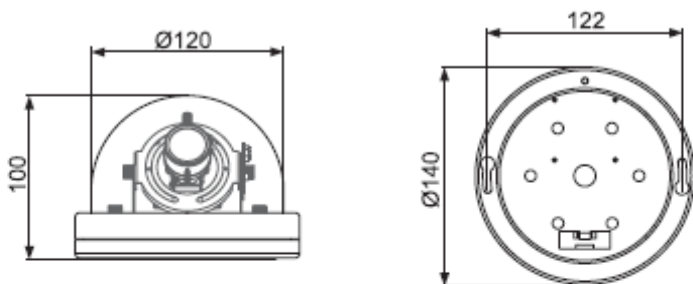

540 TVL Day/Night Varifocal
Dome Camera

Specification

Model	EZ-DAY/NIGHT 3 AXIS DOME
CCD Type	1/3" Sony HQ-1 Ex-View
Pixel Array	PAL 752 (H) x 582 (V)
Horizontal Resolution	540TVL (Day) 580TVL (Night)
Minimum Illumination	0.01 Lux @ F1.6
Backlight Compensation	On/Off
White Balance	2100'K – 9100'K auto
Day / Night	Yes
Lens Mount	4mm~9mm Varifocal Auto Iris
Power Source	12V DC
Power Consumption	130mA
Operating Temperature	-10 to 50 Degrees C
Weight	500g
Dimension	141(W) x 120(D)

Dimension

Perfect 3-Axis