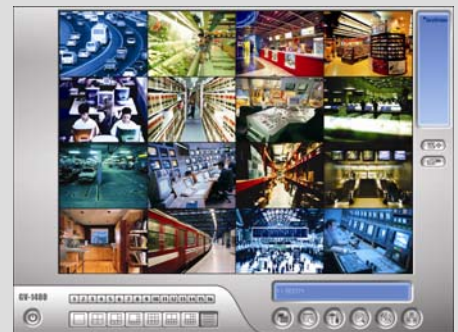

EZ Coolmaster GeoVision DVR Up to 10TB Built In Storage

The EZ-Coolmaster system is one of our our most powerful surveillance solutions.

Due to its unique design, the EZ Coolmaster can provide up to 10TB of storage can be provided for the most demanding of Digital CCTV Solutions. Ideal for large storage requirements such as Casinos, Night Clubs and Government applications.

The EZ-Coolmaster solution has an intelligent cooling system to ensure the system runs at optimum performance.

The EZ Coolmaster system is a DVR with very advanced features including 3G Remote View, Privacy Masking, MPEG-4 / H.264 Compression, Automatic Resume Record, Multi Protocol PTZ, I/O Integration and Hybrid Analogue and IP Camera Integration.

Live Monitoring

Playback

Remote View

EZ Coolmaster System

State of the art GeoVision DVR
Up to 10TB Built In Storage

The EZ Coolmaster System Range

EZ Coolmaster Combo

The EZ Coolmaster Combo supports 100 – 400 Frames Per Second, has a choice of 4 – 16 cameras and has advanced features such as Real Time Live Display Enhancement and Independent Video Spot Output.