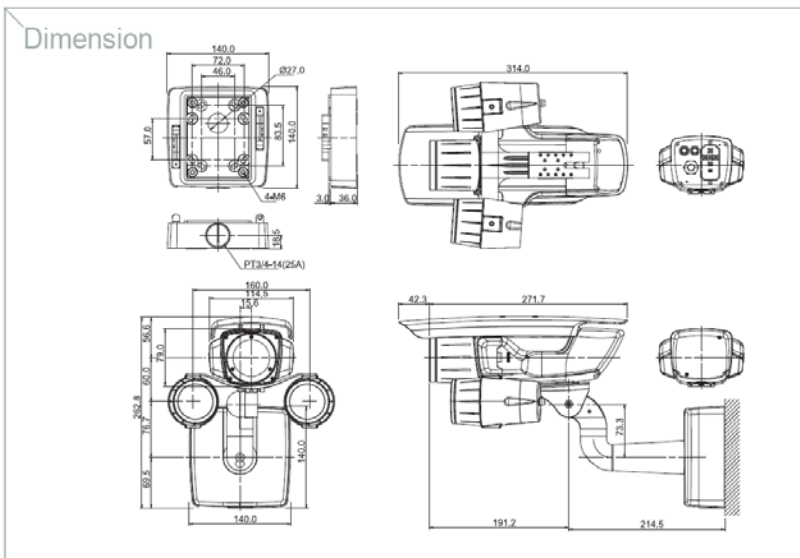

Specification

Model	EZ-550IR-100
CCD Type	1/3" Sony double scan CCD
Pixel Array	PAL 752 (H) x 582 (V)
Horizontal Resolution	490TVL (Day)
Vertical Resolution	540TVL (Night)
IP Rating	IP 66
Minimum Illumination	0.0001 Lux @ F1.3 (DSS ON) 0.2 Lux @ F1.3 (DSS OFF)
S/N Ratio	More than 48dB (AGC off)
Backlight Compensation	On/Off via OSD
White Balance	2100'K – 9100'K auto
Day / Night	Yes, True Day/Night
Lens Mount	7.5~50mm Vari Focal Auto Iris
Power Source	24V DC
Power Consumption	140mA @ 24V DC (IR Off) / 1050mA @ 24V DC (IR On)
Operating Temperature	-10 to 50 Degrees C
IR Beam Spread	Side : 850nm-8ø*17°*6ea / Illuminator ; 850nm-10ø*20°*9ea, 8ø*40°*5ea
Dimension	220(W) x 263(V) x 448(L)
Weight	4000g