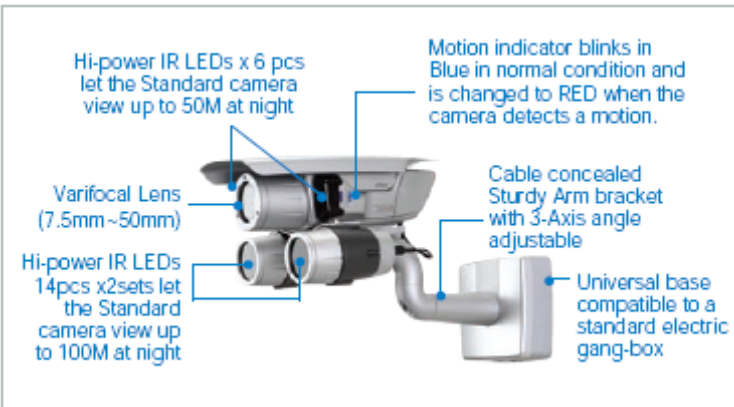

EZ-550IR-100

100m Super Wide Dynamic Night Vision Outdoor Camera

550TVL Hi Resolution 100m Colour Infra Red True Day/Night Weatherproof Camera with Cable Managed Bracket

The EZ-550IR-100 is a WDR day/night camera specifically designed for professional 24-hour surveillance. Automatic switching between colour and B/W dependant on light levels can be programmed via the OSD, as can the unique wide dynamic technology which allows the user to obtain the optimum image quality whatever the conditions. Easily connected to illuminators via IR link outputs, the camera can also withstand fluctuations in power without loss of image.

Features

- 1/3" SONY DOUBLE SCAN CCD
- SUPER WIDE DYNAMIC
- 490 TVL (DAY) / 540 TVL (NIGHT)
- UP TO 100M IR RANGE
- TRUE DAY/NIGHT CONVERSION
- 0.0001 LUX SENSITIVITY
- AUTO IRIS DAY/NIGHT 7.5~50mm LENS
- INTELLIGENT IR COMPENSATION
- 24V DC
- CABLE MANAGED BRACKET
- EASY USE OSD WITH REMOTE / RS-485
- C/CS & FLANGE BACK FOCUS ADJUSTMENT
- IP66 WEATHERPROOF
- MOTION DETECTOR
- MULTI POSITIONABLE WITH 3-AXIS MECHANISM

EZ-550IR-100

100m Super Wide Dynamic Night Vision Outdoor Camera

Full IP66 Weatherproofing

Fully passed IP66 international weatherproofing means the camera can be operated in even the harshest conditions.

Specification

Model	EZ-550IR-100
CCD Type	1/3" Sony double scan CCD
Pixel Array	PAL 752 (H) x 582 (V)
Horizontal Resolution	490TVL (Day)
Vertical Resolution	540TVL (Night)
IP Rating	IP 66
Minimum Illumination	0.0001 Lux @ F1.3 (DSS ON) 0.2 Lux @ F1.3 (DSS OFF)
S/N Ratio	More than 48dB (AGC off)
Backlight Compensation	On/Off via OSD
White Balance	2100'K – 9100'K auto
Day / Night	Yes, True Day/Night
Lens Mount	7.5~50mm Vari Focal Auto Iris
Power Source	24V DC
Power Consumption	140mA @ 24V DC (IR Off) / 1050mA @ 24V DC (IR On)
Operating Temperature	-10 to 50 Degrees C
IR Beam Spread	Side : 850nm-8ø*17°*6ea / Illuminator ; 850nm-10ø*20°*9ea, 8ø*40°*5ea
Dimension	220(W) x 263(V) x 448(L)
Weight	4000g